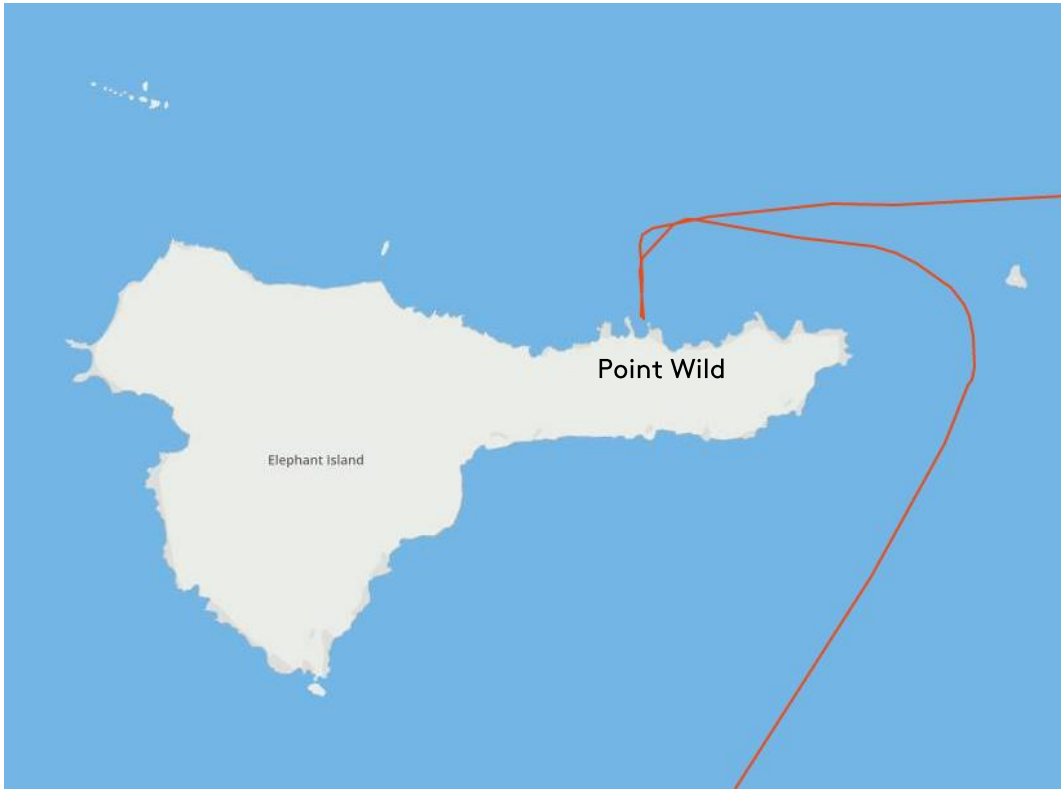

GPS Track BRE1902

22.01.-10.02.2019 Ushuaia - Ushuaia (Track till/bis 9.02. // 12:00 MEZ)

Carcass Island

New Island

Stanley

D'Urville Island

Bransfield Island

Joinville Island

Dundee Island

Brown Bluff

Andersson Island

Paulet Island

Mendel Station

Vega Island
via Herbert Sound

James Ross Island