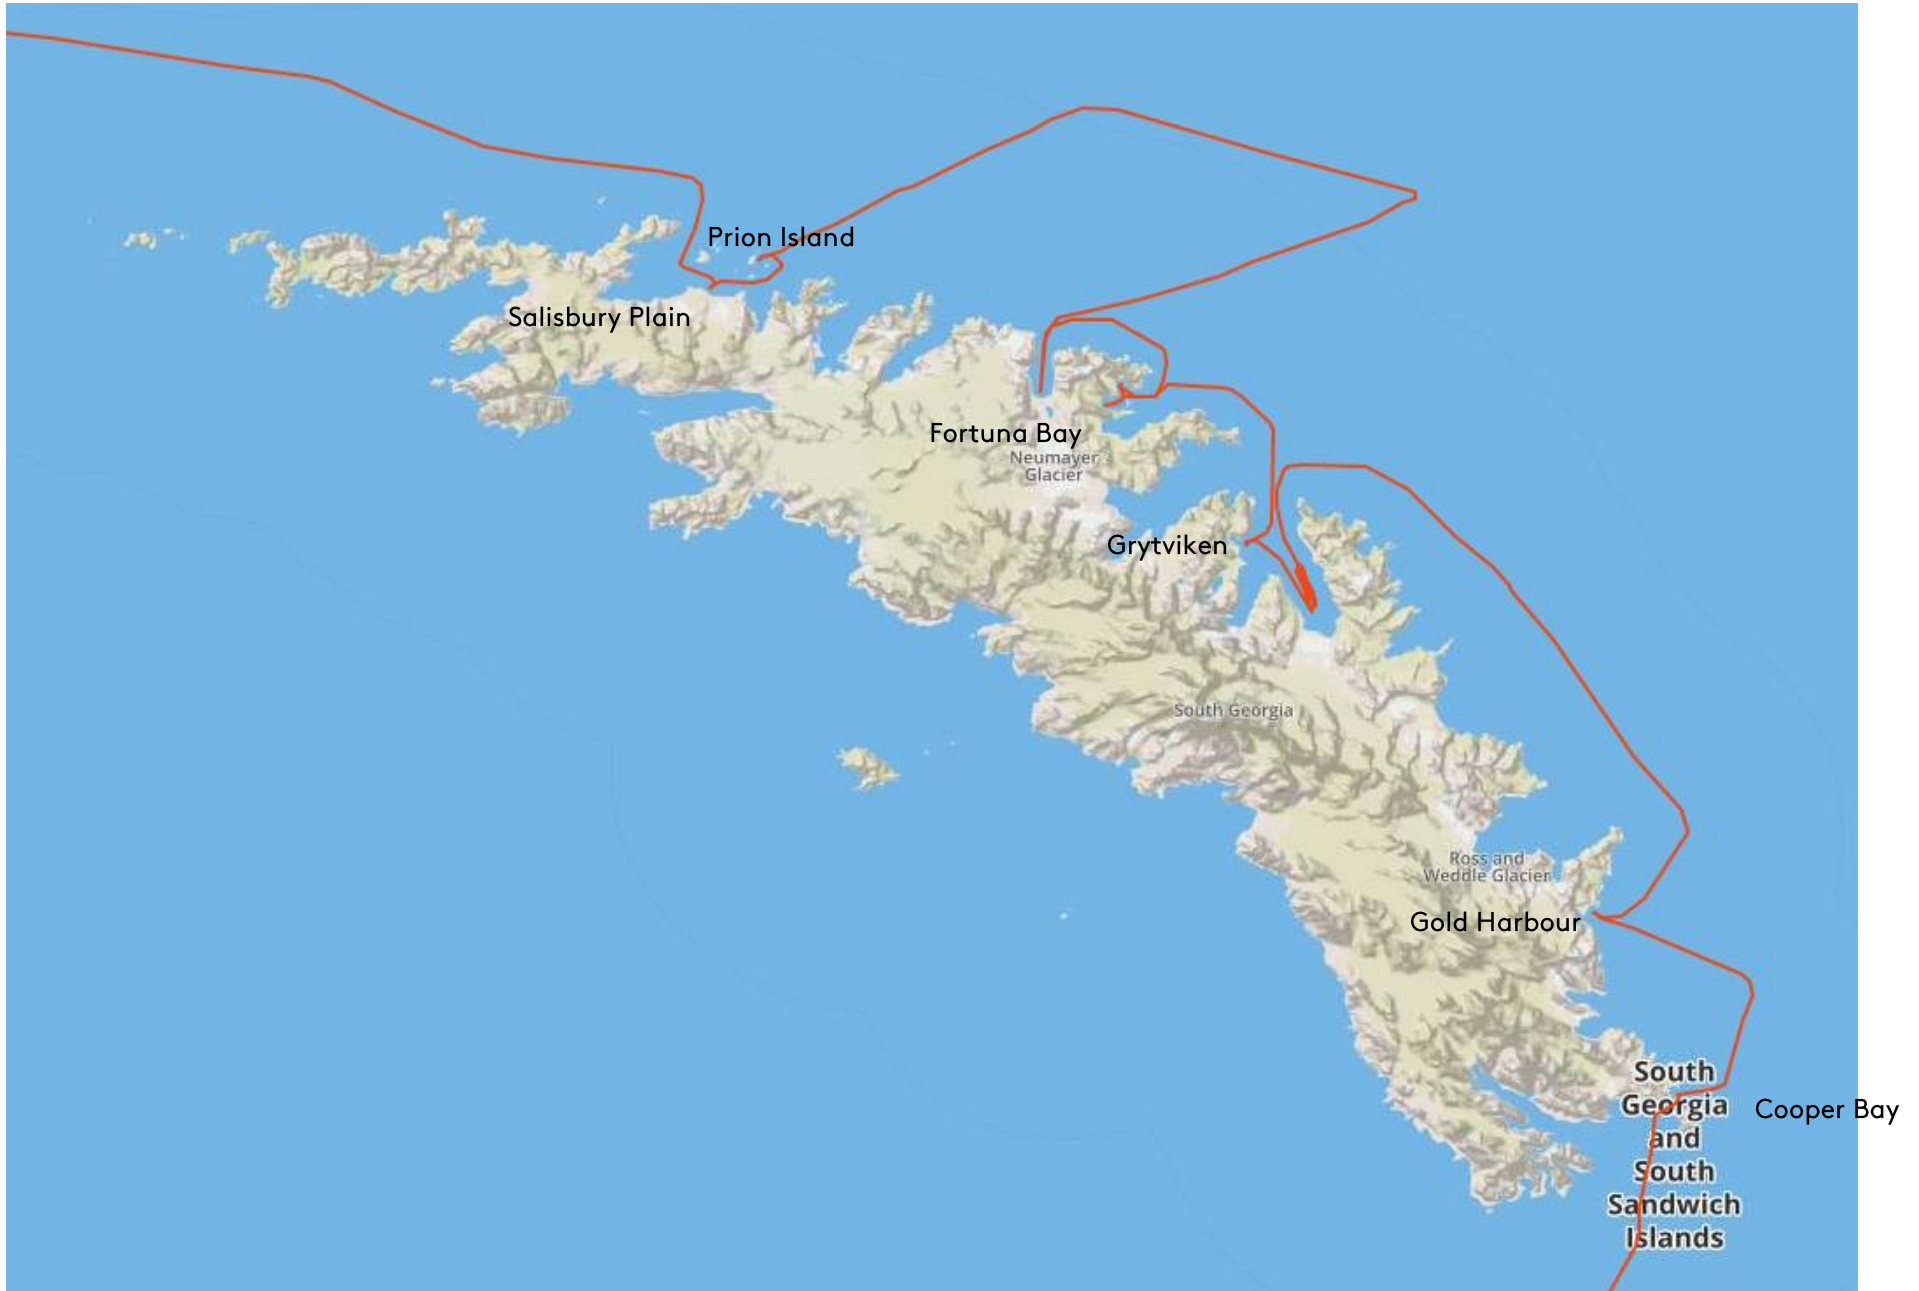

GPS Track BRE1902

22.01.-10.02.2019 Ushuaia - Ushuaia (Track till/bis 9.02. // 12:00 MEZ)

Carcass Island

New Island

Stanley

D'Urville Island

Bransfield Island

Joinville Island

Dundee Island

Brown Bluff

Andersson Island

Paulet Island

Mendel Station

Vega Island
via Herbert Sound

James Ross Island